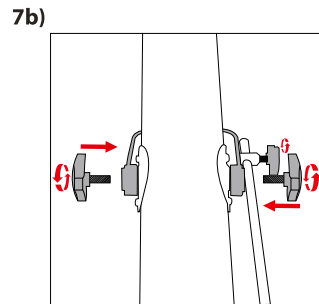

SPACE EXPLORATION COLLECTION

Reflector Telescope 70/700 AZ

Art. No. 9800710

SERVICE AND WARRANTY:

www.bresser.de/warranty_terms

TELESCOPE GUIDE:

www.bresser.de/guide

TELESCOPE FAQ: