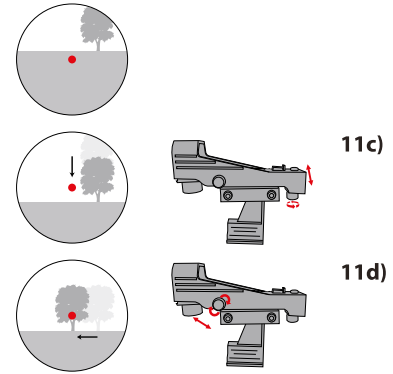

SPACE EXPLORATION COLLECTION

Reflector Telescope 70/700 AZ

Art. No. 9800710

SERVICE AND WARRANTY:

www.bresser.de/warranty_terms

TELESCOPE GUIDE:

www.bresser.de/guide

TELESCOPE FAQ: