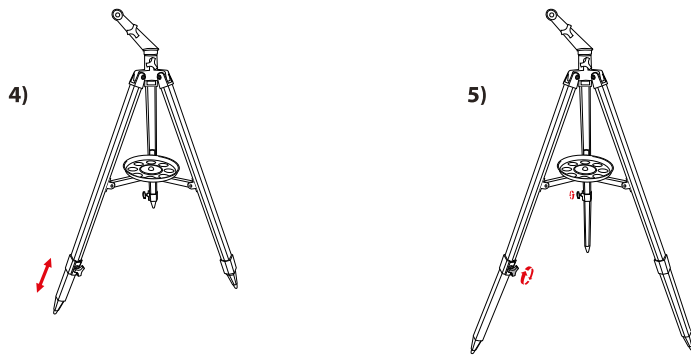

SPACE EXPLORATION COLLECTION

Reflector Telescope 70/700 AZ

Art. No. 9800710

SERVICE AND WARRANTY:

www.bresser.de/warranty_terms

TELESCOPE GUIDE:

www.bresser.de/guide

TELESCOPE FAQ: