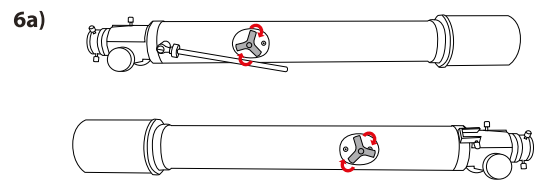

SPACE EXPLORATION COLLECTION

Reflector Telescope 70/700 AZ

Art. No. 9800710

SERVICE AND WARRANTY:

www.bresser.de/warranty_terms

TELESCOPE GUIDE:

www.bresser.de/guide

TELESCOPE FAQ: