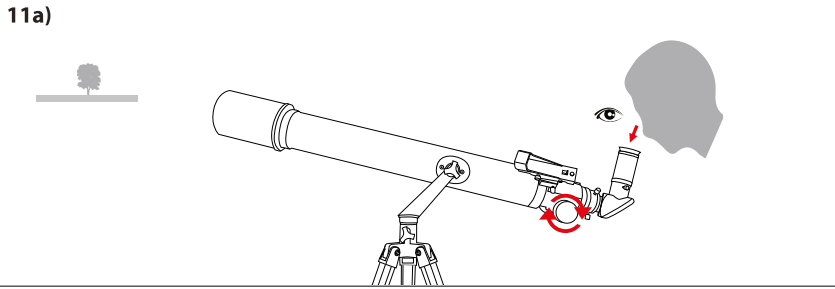

SPACE EXPLORATION COLLECTION

Reflector Telescope 70/700 AZ

Art. No. 9800710

SERVICE AND WARRANTY:

www.bresser.de/warranty_terms

TELESCOPE GUIDE:

www.bresser.de/guide

TELESCOPE FAQ: