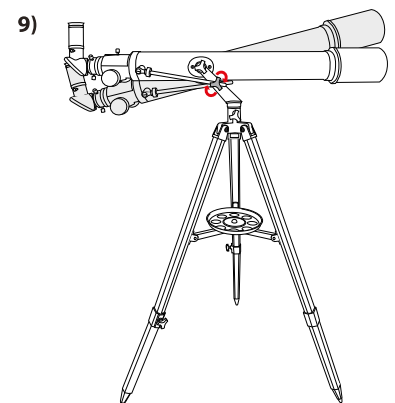

SPACE EXPLORATION COLLECTION

Reflector Telescope 70/700 AZ

Art. No. 9800710

SERVICE AND WARRANTY:

www.bresser.de/warranty_terms

TELESCOPE GUIDE:

www.bresser.de/guide

TELESCOPE FAQ: