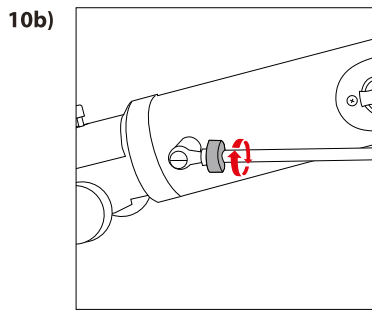

SPACE EXPLORATION COLLECTION

Reflector Telescope 70/700 AZ

Art. No. 9800710

SERVICE AND WARRANTY:

www.bresser.de/warranty_terms

TELESCOPE GUIDE:

www.bresser.de/guide

TELESCOPE FAQ: