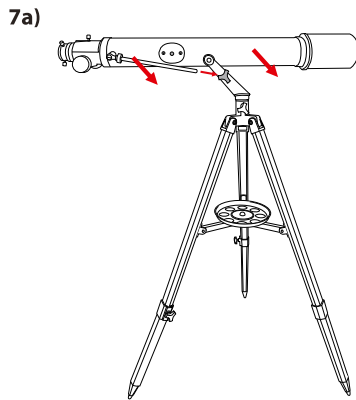

SPACE EXPLORATION COLLECTION

Reflector Telescope 70/700 AZ

Art. No. 9800710

SERVICE AND WARRANTY:

www.bresser.de/warranty_terms

TELESCOPE GUIDE:

www.bresser.de/guide

TELESCOPE FAQ: