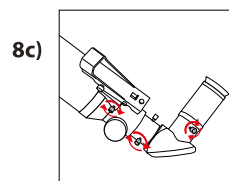

SPACE EXPLORATION COLLECTION

Reflector Telescope 70/700 AZ

Art. No. 9800710

SERVICE AND WARRANTY:

www.bresser.de/warranty_terms

TELESCOPE GUIDE:

www.bresser.de/guide

TELESCOPE FAQ: