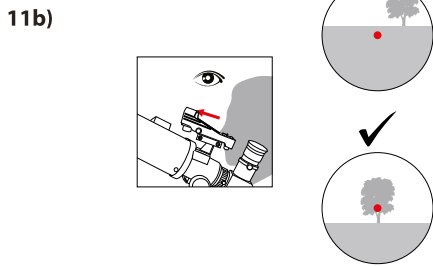

SPACE EXPLORATION COLLECTION

Reflector Telescope 70/700 AZ

Art. No. 9800710

SERVICE AND WARRANTY:

www.bresser.de/warranty_terms

TELESCOPE GUIDE:

www.bresser.de/guide

TELESCOPE FAQ: