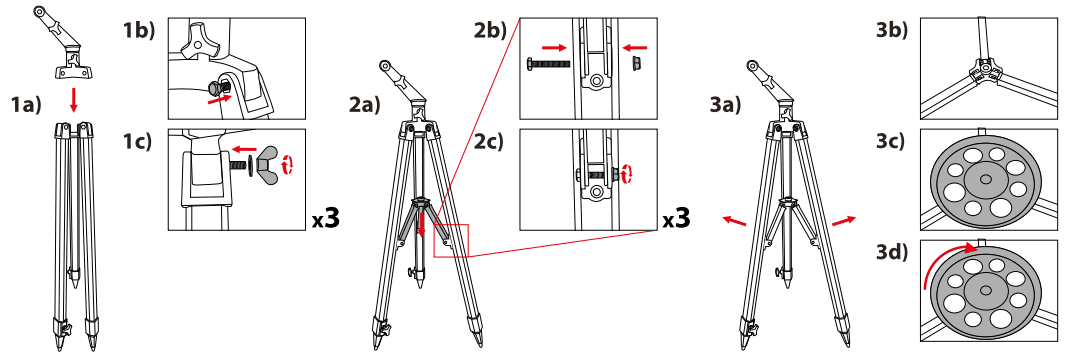

SPACE EXPLORATION COLLECTION

Reflector Telescope 70/700 AZ

Art. No. 9800710

SERVICE AND WARRANTY:

www.bresser.de/warranty_terms

TELESCOPE GUIDE:

www.bresser.de/guide

TELESCOPE FAQ: