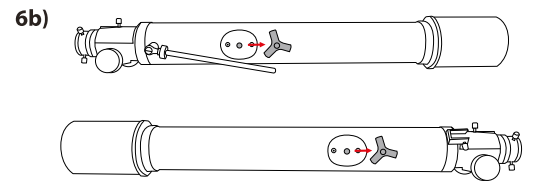

SPACE EXPLORATION COLLECTION

Reflector Telescope 70/700 AZ

Art. No. 9800710

SERVICE AND WARRANTY:

www.bresser.de/warranty_terms

TELESCOPE GUIDE:

www.bresser.de/guide

TELESCOPE FAQ: