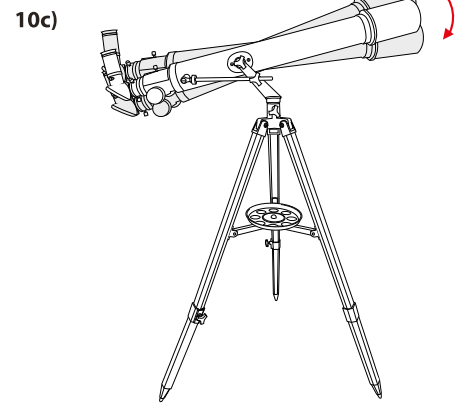

SPACE EXPLORATION COLLECTION

Reflector Telescope 70/700 AZ

Art. No. 9800710

SERVICE AND WARRANTY:

www.bresser.de/warranty_terms

TELESCOPE GUIDE:

www.bresser.de/guide

TELESCOPE FAQ: