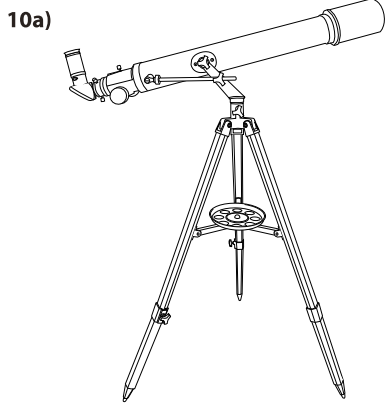

SPACE EXPLORATION COLLECTION

Reflector Telescope 70/700 AZ

Art. No. 9800710

SERVICE AND WARRANTY:

www.bresser.de/warranty_terms

TELESCOPE GUIDE:

www.bresser.de/guide

TELESCOPE FAQ: