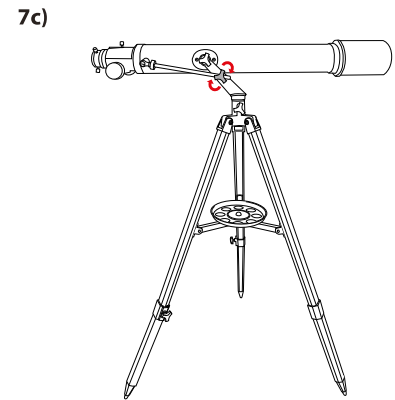

SPACE EXPLORATION COLLECTION

Reflector Telescope 70/700 AZ

Art. No. 9800710

SERVICE AND WARRANTY:

www.bresser.de/warranty_terms

TELESCOPE GUIDE:

www.bresser.de/guide

TELESCOPE FAQ: