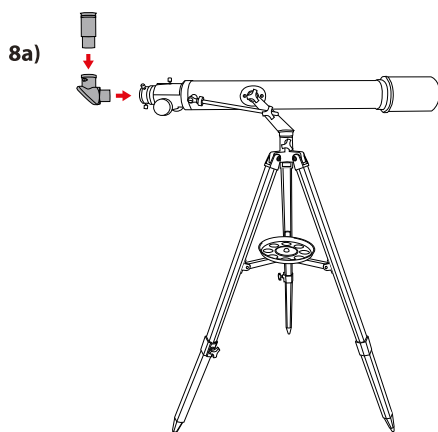

SPACE EXPLORATION COLLECTION

Reflector Telescope 70/700 AZ

Art. No. 9800710

SERVICE AND WARRANTY:

www.bresser.de/warranty_terms

TELESCOPE GUIDE:

www.bresser.de/guide

TELESCOPE FAQ: